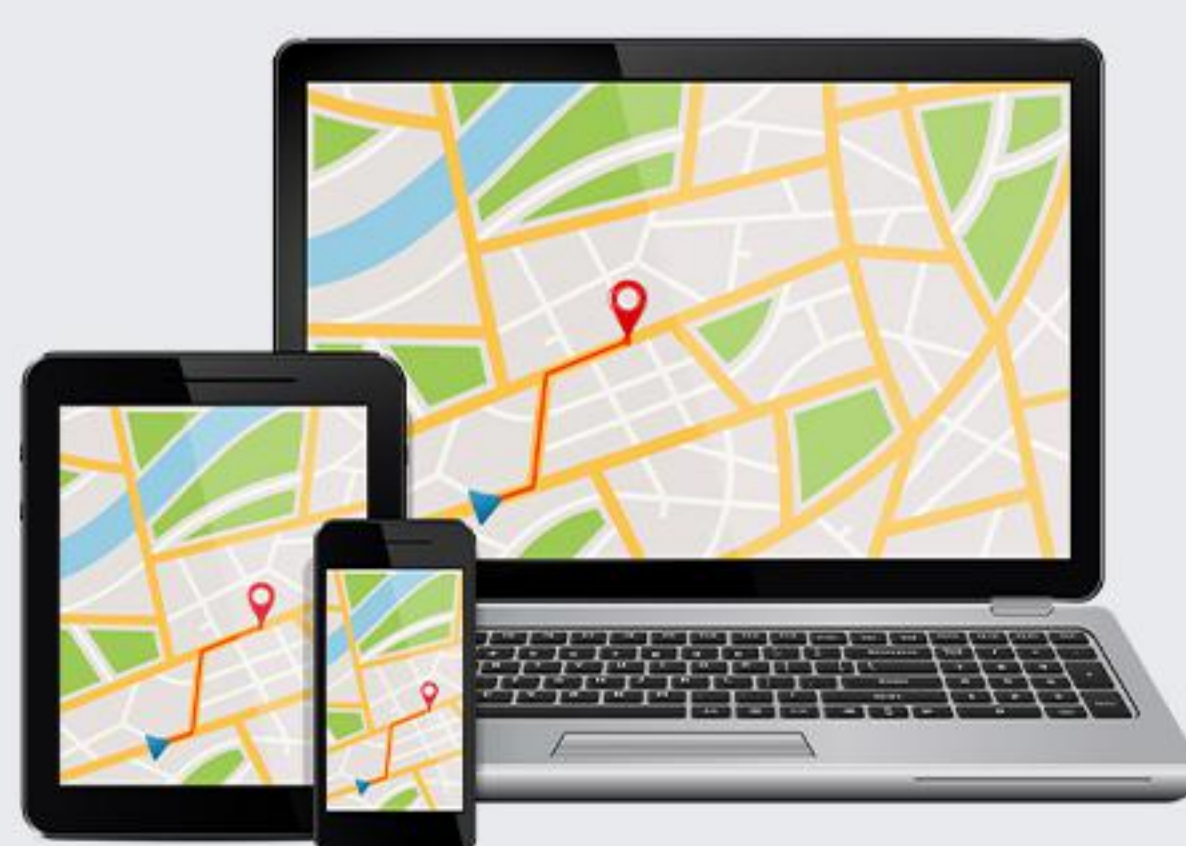

AMPENET
SOLUTIONS

SiriTrack

Vehicle Tracking & Tracing

Keep track & manage your personal/work vehicles anytime, anywhere. With round the clock alerts and notifications, you can track, trace, and recover your vehicle if/when it gets stolen.

Contact us:

 (255) 710 867 157

 tracking@ampenet.com

 www.ampenet.com

Main Features

- ✓ Real-time Track and Trace
- ✓ Online/Live Monitoring, access via web and mobile app
- ✓ Multiple User Access
- ✓ Geo-fence, Routes, and POIs
- ✓ Immobilizer
- ✓ Harsh braking, turning, and acceleration alerts
- ✓ Customized & Scheduled Reports
- ✓ Free check up and maintenance service in Dar es Salaam